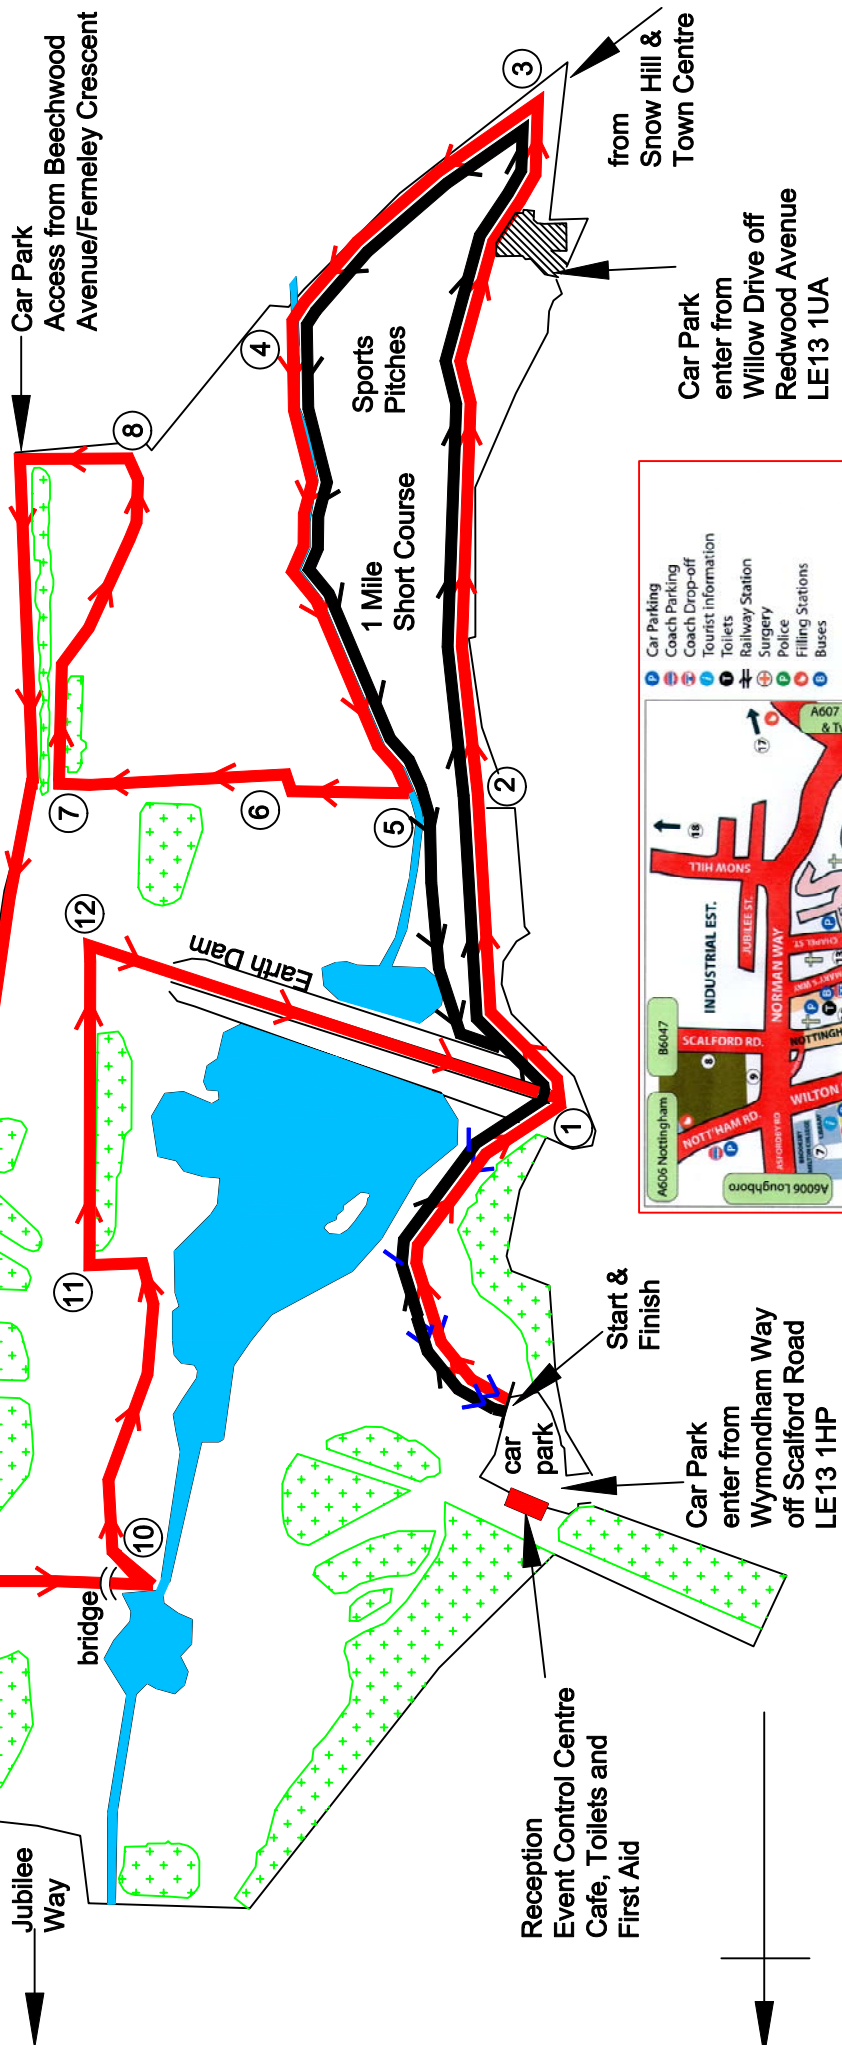

The Rotary Club of Melton Mowbray Santa Fun Run at Melton Country Park 5 Kilometres & 1 Mile Short Course

- 1 Car Parking
- 2 Coach Drop-off
- 3 Coach Drop-off
- 4 Tourist Information
- 5 Toilets
- 6 Railway Station
- 7 Surgery
- 8 Police
- 9 Filling Stations
- 10 Buses
- 11 Anne of Cleves
- 12 St Mary's Parish Church
- 13 Bede Houses
- 14 Town Parks
- 15 Waterfield Leisure Pools
- 16 Melton Bowls Club
- 17 Melton Theatre
- 18 Cattle Market
- 19 Retail Park
- 20 Bell Centre Shopping
- 21 Ye Olde Pork Pie Shoppe
- 22 Museum of Food
- 23 Regal Cinema
- 24 Melton Cheeseboard
- 25 Bowley Court Shopping Centre
- 26 Carnegie Museum
- 27 Twin Lakes
- 28 Melton Country Park